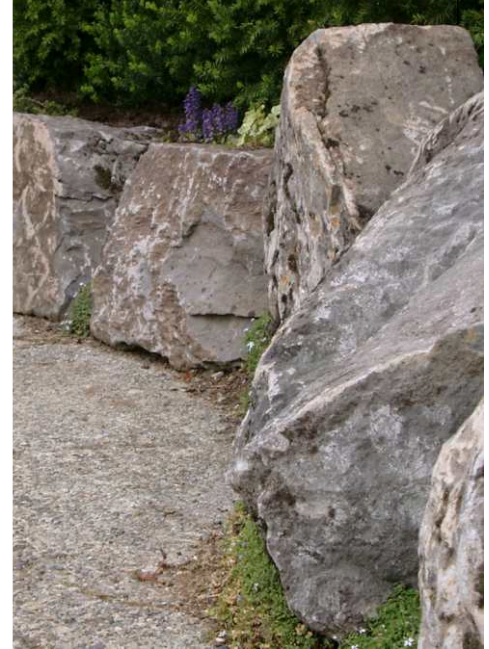

Basalt Boulders (Bulk)

HUCKLEBERRY
STONE SUPPLY

www.huckleberrystone.com

Specifications:

Product Codes:	BB12 (1-2 man) Bulk
	BB23 (2-3 man) Bulk
Bed Depth:	Varies
Heights:	Varies
Lengths:	Varies
Common Uses:	Feature stone

NATURAL STONE
ADDS TIMELESS
ELEGANCE

Packaging & Delivery:

Basalt Bulk Boulders are ordered by the pound, or by the truck load.

Characteristics:

Our Bulk Basalt Boulders vary in size and shape from about 16" to 48" diameters. The bulk boulders are pulled off the mountain side and have been exposed to centuries of natural weathering. These boulders look great in many different landscaping and gardening environments.